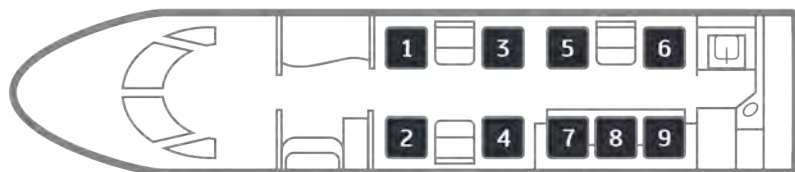

MAX RANGE
5,833 km
3,150 NM

WI-FI
domestic

SEATING CAPACITY
8

SLEEPING CAPACITY
4

HOME BASE
USA
SNA

DIMENSIONS
Cabin Length
24 ft 6 in
Cabin Height
6 ft 2 in
Cabin Width
7 ft 2 in

MANUFACTURED
2000

REFURB DATE
2010