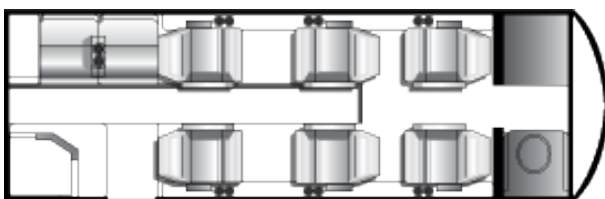

Citation Encore N103BZ

STAJETS

MAX RANGE
2,844 km
1,536 NM

WI-FI

SEATING CAPACITY
7+1

SLEEPING CAPACITY
4

HOME BASE
USA
SNA

DIMENSIONS
Cabin Length
16 ft

Cabin Height
4 ft 10 in
Cabin Width
4 ft 7 in

MANUFACTURE
2002

REFURB DATE
2015

Phone: (949) 756-1111

Email: charter@stajets.com

Web: www.stajets.com

Citation Encore N103BZ

STAJETS