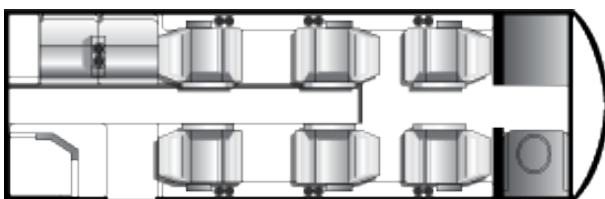

Cabin Height

4 ft 10 in

Cabin Width

4 ft 7 in

MANUFACTURE
2002

REFURB DATE
2015

Phone: (949) 756-1111

Email: charter@stajets.com